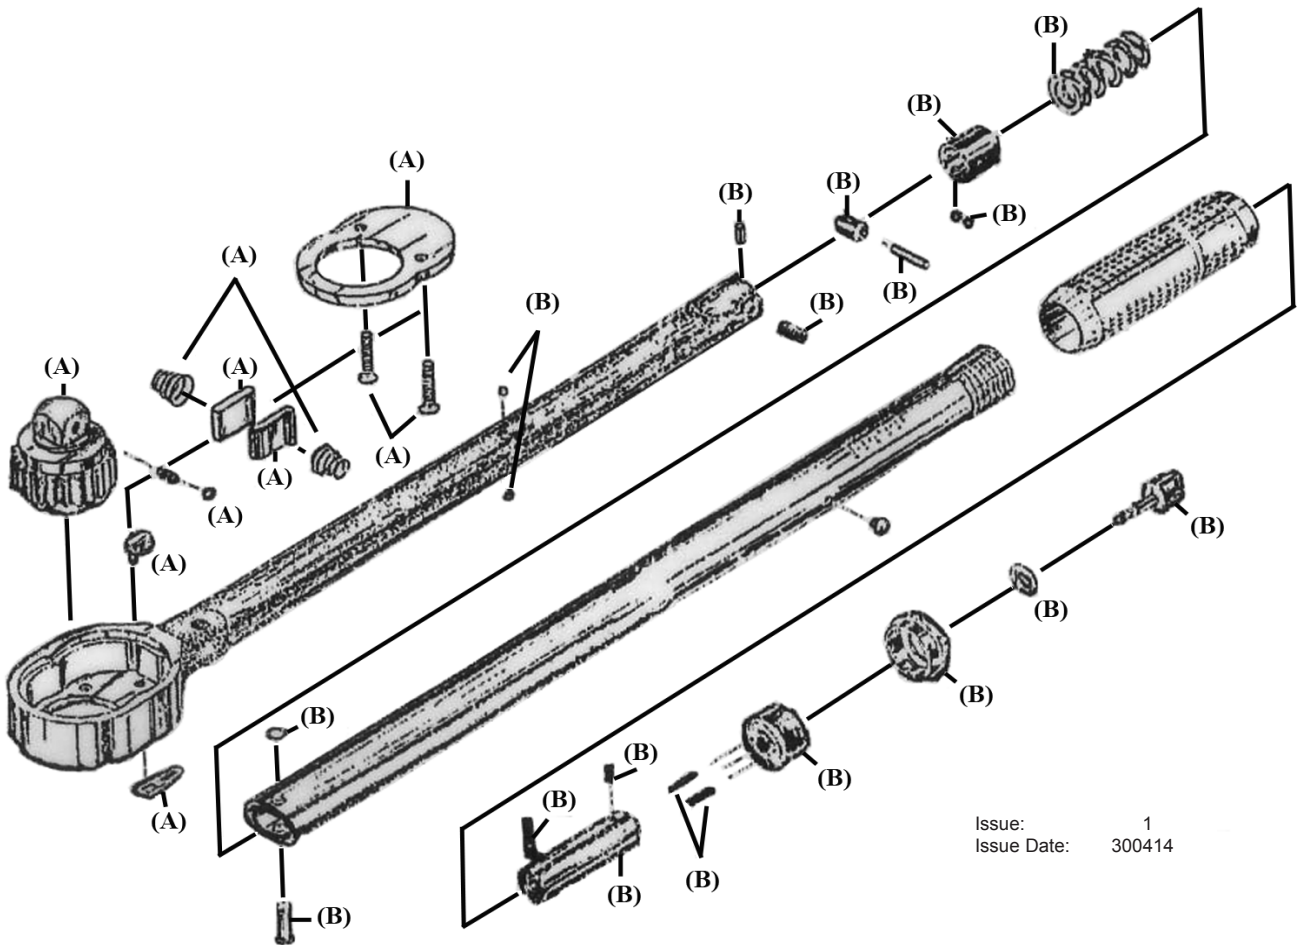

PARTS FOR:
TORQUE WRENCH MICROMETER STYLE 3/8" Sq Dr
2-24Nm/1.47-17.70lb.ft
MODEL: **STW1012**

Issue: 1
Issue Date: 300414

ITEM	PART NO	DESCRIPTION
A	STW1012.RK	REPAIR KIT
B	STW1012.RB	REPAIR BAG

NOTE: It is our policy to continually improve products and as such we reserve the right to alter data, specifications and component parts without prior notice.