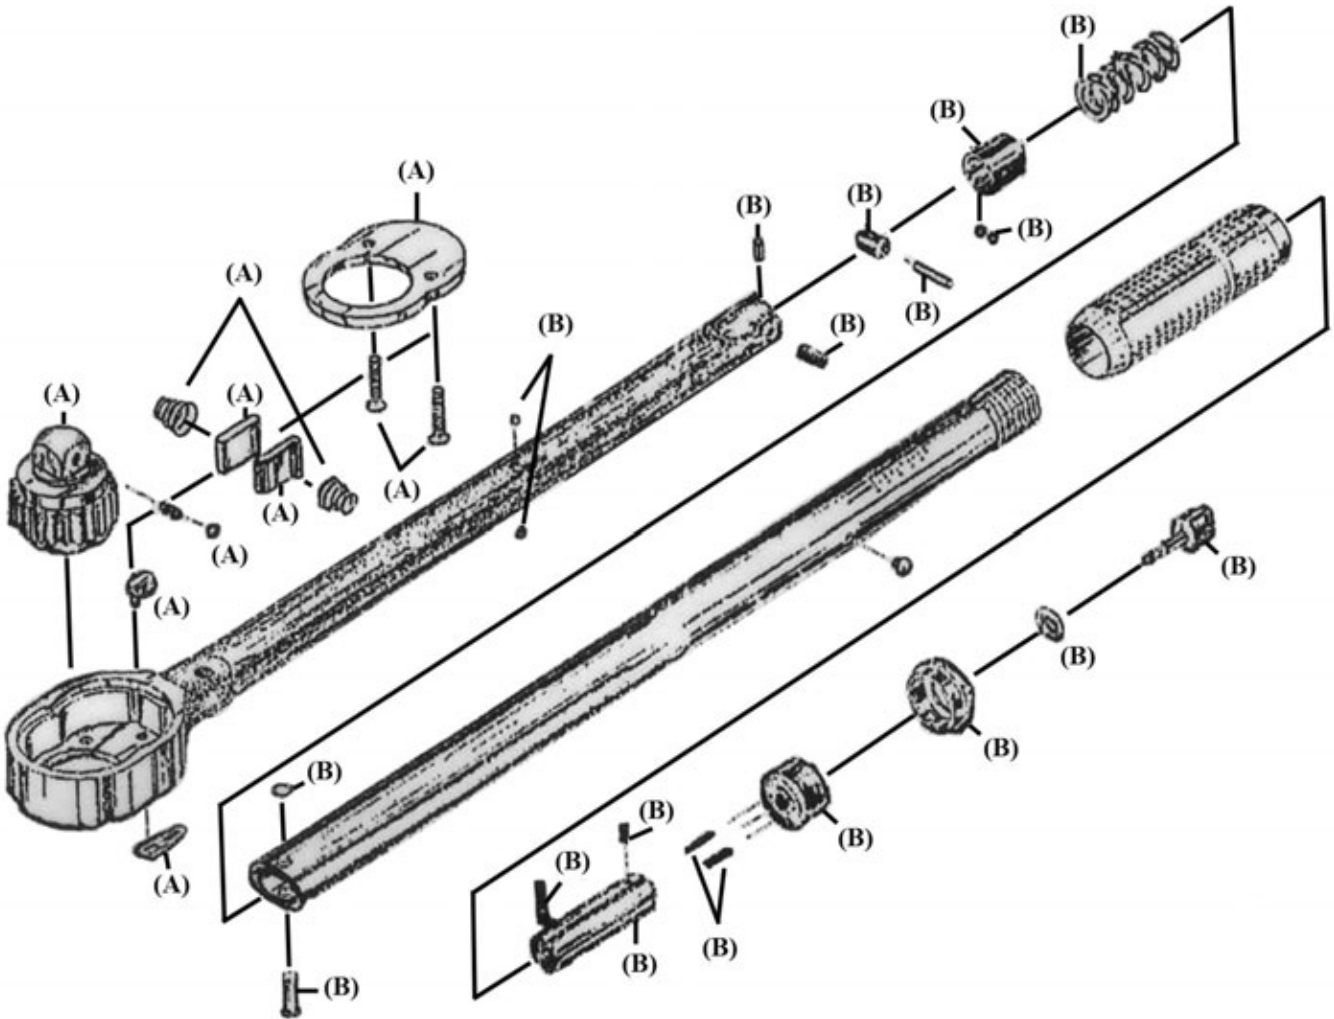

Parts Information:
Torque Wrench Micrometer Style 3/8" Sq
Drive 7-112Nm(5-83lb.ft)
Model No: STW1011

Item	Part No.	Description
A	STW1011.RK	REPAIR KIT

Item	Part No.	Description
B	STW1011.RB	REPAIR BAG

NOTE: It is our policy to continually improve products and as such we reserve the right to alter data, specifications and component parts without prior notice.