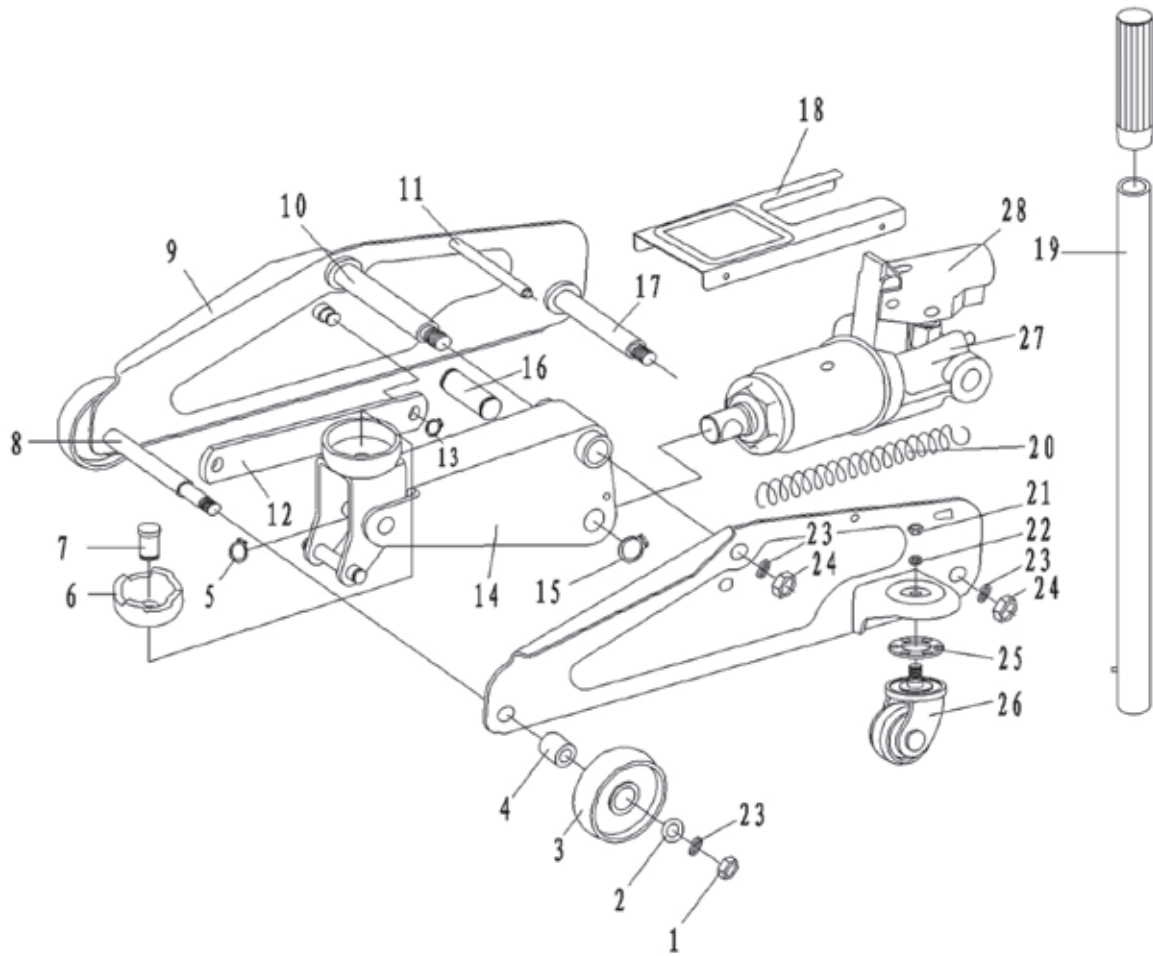

Parts Information:  
**Trolley Jack 3tonne Long Chassis  
 Heavy-Duty  
 Model No: 1153CX.V5**

Item	Part No.	Description
1	SN16.S	STEEL NUT M16 ZINC DIN934(SINGLE)
2	1153CX.V4-02	WASHER
3	1153CX.V5-03	WHEEL,FRONT FIXED (90x21x21) 'BLACK'
4	1153CX.V4-04	BUSHING
5	1153CX.V4-05	C-RING (S13)
6	1153CX.V4-06	SADDLE
7	1153CX.V4-07	SADDLE PIN
8	1153CX.V4-08	FRONT WHEEL SHAFT
9	1153CX.V4-09	SIDE PLATE (LEFT)
10	1153CX.V4-10	LIFTING ARM SPINDLE
11	1153CX.V4-11	SPINDLE, SIDE MEMBER
12	1153CX.V5-12	LINK ROD 'BLACK'
13	1153CX.V4-13	C-RING (S13)
14	1153CX.V4-14	LIFTING ARM
15	1153CX.V4-15	C-RING (S22)

Item	Part No.	Description
16	1153CX.V4-16	LINK SHAFT
17	1153CX.V4-17	ANCHOR BOLT
18	1153CX.V5-18	COVER PLATE 'BLACK'
19	1153CX.V4-19	HANDLE
20	1153CX.V4-20	RETURN SPRING
21	SN10.S	STEEL NUT M10 ZINC DIN934(SINGLE)
22	SWM10.S	SPRING WASHER M10 ZINC (SINGLE)
23	SWM16.SB	SPRING WASHER M16 BLACK(SINGLE)
24	SN16.S	STEEL NUT M16 ZINC DIN934(SINGLE)
25	1153CX.V4-25	PLASTIC BEARING RACE
26	1153CX.V5-26	WHEEL,CASTOR (56x8x20x70)
27	1153CX.V5-27	POWER UNIT ASS'Y 'BLACK'
28	1153CX.V5-28	HANDLE SOCKET 'BLACK'
--	1153CX.V4-RK	REPAIR KIT FOR 1153CX